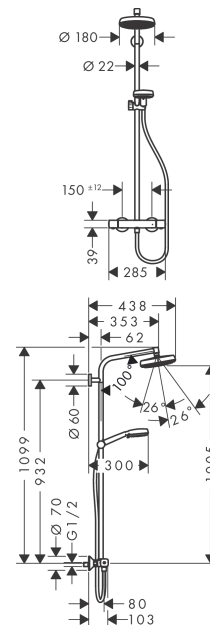

Crometta

Showerpipe 160 1jet with thermostatic shower mixer

Surfaces: **white/chrome** Art. no. : **27264400**

Description

product features

- Consists of: overhead shower, hand shower, Thermostatic shower mixer, shower hose, slider
- slide inclination angle can be adjusted by 45°
- overhead shower Crometta 160
- Shower head size: 160 mm
- Spray pattern: Rain
- overhead shower angle adjustable
- Shower arm length: 350 mm
- height-adjustable hand shower holder
- Maximum flow rate (at 3 bar): 17 l/min
- flow rate Rain 17 l/min at 3 bar
- Operating pressure: min. 1.5 bar/max. 10 bar
- thermostat Ecostat Universal
- safety stop at 40°C
- adjustable hot water limitation
- outlets controlled via volume control/diverter and may not be used simultaneously
- exposed design allows easy installation, all working parts are outside of the wall
- Connection dimension 1/2"
- Connection thread 1/2"
- Centre distance 150 mm ± 12 mm
- pipe can be shortened in height

Article Details

Price excl. VAT

£ 433.33

Technology

Product image

Scale drawing

Crometta
Showerpipe 160 1jet with thermostatic shower mixer
 Surfaces: **white/chrome** Art. no. : **27264400**

Flowchart

Crometta
Showerpipe 160 1jet with thermostatic shower mixer
 Surfaces: **white/chrome** Art. no. : **27264400**

Installation examples