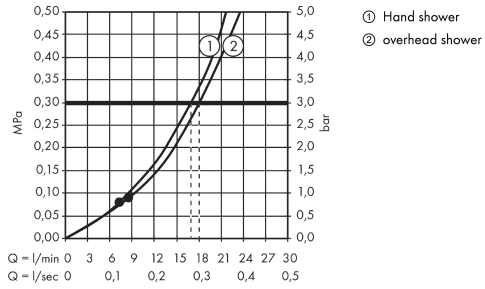

Crometta

Showerpipe 160 1jet with thermostatic shower mixer

Surfaces: **white/chrome** Art. no. : **27264400**

Description

product features

- Consists of: overhead shower, hand shower, Thermostatic shower mixer, shower hose, slider
- slide inclination angle can be adjusted by 45°
- overhead shower Crometta 160
- Shower head size: 160 mm
- Spray pattern: Rain
- overhead shower angle adjustable
- Shower arm length: 350 mm
- height-adjustable hand shower holder
- Maximum flow rate (at 3 bar): 17 l/min
- flow rate Rain 17 l/min at 3 bar
- Operating pressure: min. 1.5 bar/max. 10 bar
- thermostat Ecostat Universal
- safety stop at 40°C
- adjustable hot water limitation
- outlets controlled via volume control/diverter and may not be used simultaneously
- exposed design allows easy installation, all working parts are outside of the wall
- Connection dimension 1/2"
- Connection thread 1/2"
- Centre distance 150 mm ± 12 mm
- pipe can be shortened in height

Article Details

Price excl. VAT

£ 433.33

Technology

Product image

Scale drawing

Crometta
Showerpipe 160 1jet with thermostatic shower mixer
 Surfaces: **white/chrome** Art. no. : **27264400**

Flowchart