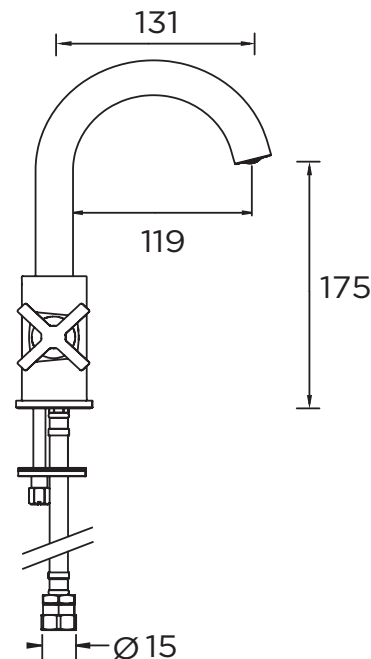

Features:

- Long life and easy to use 1/4 turn ceramic disc valves
- Metal fixing nut for added durability
- Flexible tails included
- Includes clicker waste
- Incorporates swivel spout

Product Certifications:

For more products, visit our website:
<http://www.bristan.com>

Specification

Style:	Contemporary
Product Type:	Bathroom Taps
Finish/Colour:	Chrome
Main Construction Material:	Brass
Mount Type:	Deck Mounted
Handle Type:	Crosshead
Connection Inlet:	M10x15mm Compression Flexi Tail
Number of Tap Holes Required:	1
Valve/Cartridge Type:	1/2" CD Valve 1/4 Turn
Plumbing System Suitability:	All
Working Pressure Range:	Min. 0.2, Max. 5.0
Maximum Hot Water Temperature:	°c 60
Maximum Dynamic Pressure: (bar)	5
Maximum Static Pressure: (bar)	10
Flow Type:	Single
Flow Rate: (l/min @ 3 bar)	34.8
Connection Outlet:	N/A
Isolation Included:	No

Dimensions (measurements in mm)

Flow Rates (l/min)

System Pressure (bar)	0.2	0.5	1	2	3	5
Through Handset (mixed)	7.5	13.3	19.5	27.9	34.8	44.8

TECHNICAL DATA SHEET

BRISTAN

TAPS & SHOWERS

D1