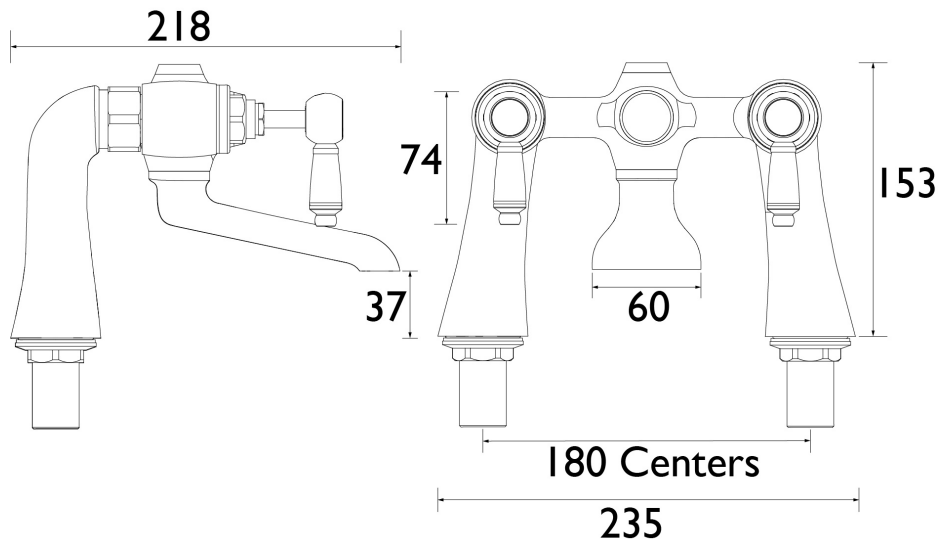

RS2 BF C

RENAISSANCE Tap Range Renaissance 2 Bath Filler Chrome

Features:

- Long life and easy to use 1/4 turn ceramic disc valves
- Ceramic disc

Product Certifications:

For more products, visit our website:
<http://www.bristan.com>

Specification

Product Type:	Bathroom Taps
Main Construction Material:	Brass
Mount Type:	Deck Mounted
Handle Type:	Lever
Connection Inlet:	3/4" BSP Connections
Connection Outlet:	Open
Number of Tap Holes:	2
Valve/Cartridge Type:	1/4 Turn 3/4" Ceramic Disc
Plumbing System Requirements:	All
Working Pressure Range:	Min 0.2 bar - Max 5 bar
Maximum Hot Water Temperature: °C	65
Maximum Static Pressure: (bar)	10
Flow Type:	Single
Isolation Included:	No

Dimensions (measurements in mm)

Flow Rates (l/min)

System Pressure (bar)	0.2	0.5	1	2	3	5
RS2 BF C	17.6	27	30.1	104.1	127.5	164.6

TECHNICAL
DATA
SHEET

BRISTAN

D2