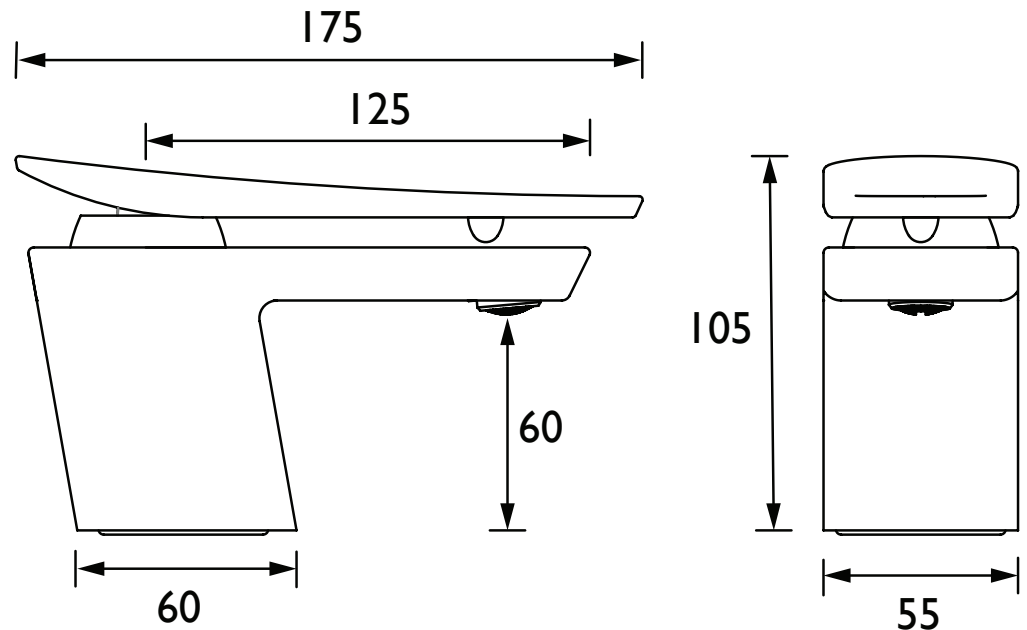

### Specification

Product Type:	Bathroom Taps
Main Construction Material:	Brass
Mount Type:	Deck
Handle Type:	Triangular
Connection Inlet:	15mm Compression Flexible Tails
Connection Outlet:	M24 Coin Slot Aerator
Number of Tap Holes:	1
Valve/Cartridge Type:	35mm Single Lever Cartridge
Plumbing System Requirements:	Suitable for high pressure systems
Minimum Dynamic Pressure (bar):	1.5 bar
Maximum Dynamic Pressure (bar):	5 bar
Maximum Hot Water Temperature °C:	65°C
Maximum Static Pressure (bar):	10 bar
Flow Type:	Single
Isolation Included:	No

### Dimensions (measurements in mm)