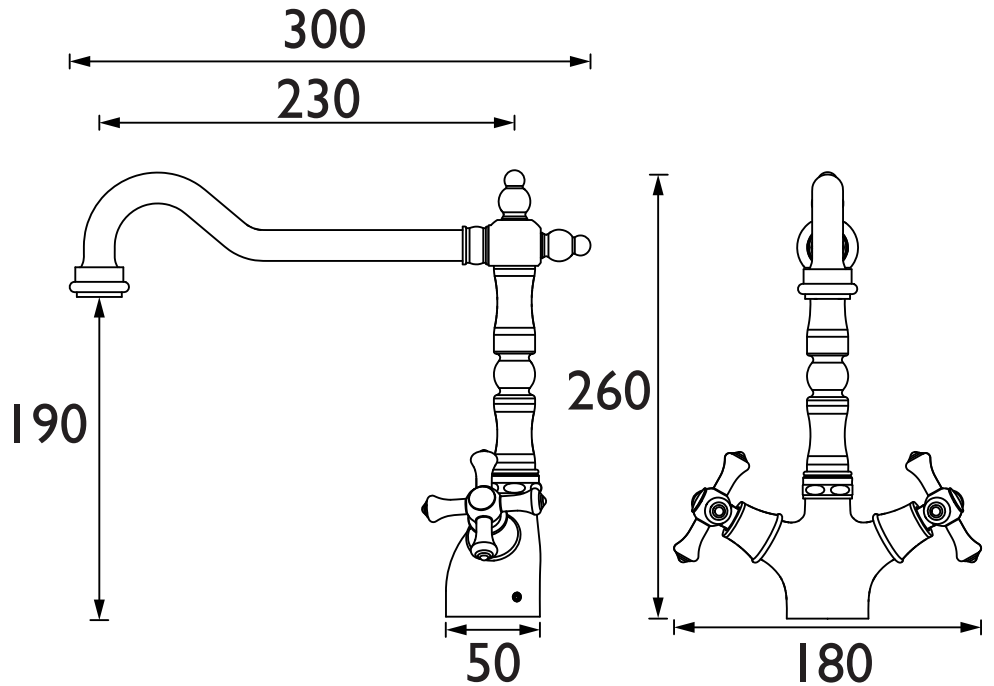

K SNK EF ABRZ

COLONIAL Tap Range Colonial Easyfit Sink Mixer Antique Bronze

Features:

- Metal fixing nut for added durability
- Easyfit base included
- Flexible tails included

Product Certifications:

WRAS Certificate No: 2109907
WRAS Expiry Date: 30/09/2026

For more products, visit our website:
<http://www.bristan.com>

Specification

Product Type:	Kitchen Taps
Main Construction Material:	Brass
Mount Type:	Deck Mounted
Handle Type:	Crosshead Handles
Connection Inlet:	1/2" BSP Flexible Tails
Connection Outlet:	Open
Number of Tap Holes:	1
Valve/Cartridge Type:	1/2" Compression Valve
Plumbing System Requirements:	Suitable for all plumbing systems
Minimum Dynamic Pressure (bar):	0.3 bar
Maximum Dynamic Pressure (bar):	5.0 bar
Maximum Hot Water Temperature °C:	65°C
Maximum Static Pressure (bar):	10 bar
Flow Type:	Single Flow
Isolation Included:	Yes

Dimensions (measurements in mm)

Flow Rates (l/min)

System Pressure (bar)	0.3	0.5	1	2	3	5
K SNK EF ABRZ (mixed)	13.6	17.5	24.8	35.1	42.9	55.4

TECHNICAL DATA SHEET

BRISTAN