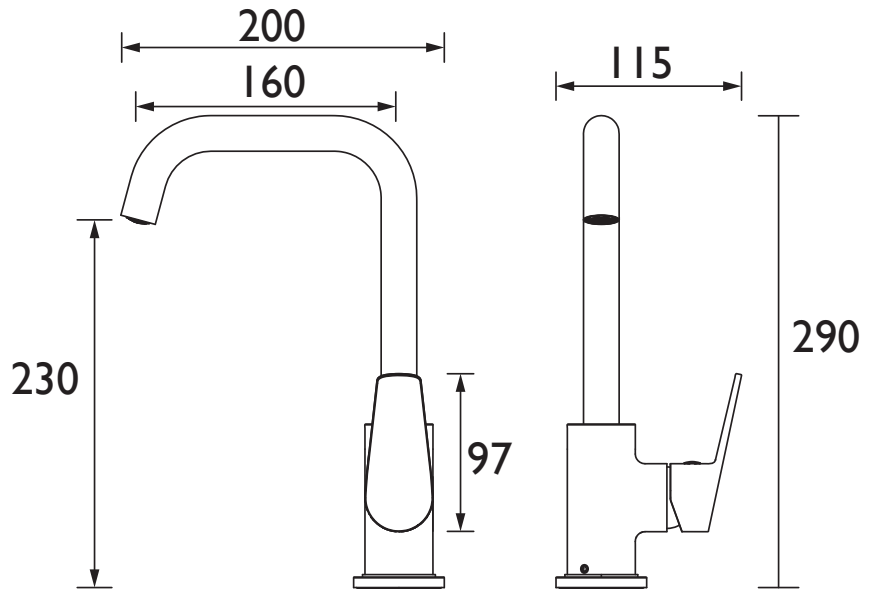

BLB EFSNK C

BLUEBERRY Tap Range Blueberry Easyfit Monobloc Sink Mixer Chrome

Specification

Product Type:	Kitchen Taps
Main Construction Material:	Brass
Mount Type:	Deck Mounted
Handle Type:	Lever Handle
Connection Inlet:	1/2" BSP Flexible Tails
Connection Outlet:	M18.5 Coin-slot Aerator
Number of Tap Holes:	1
Valve/Cartridge Type:	35mm Cartridge
Plumbing System Requirements:	Suitable for all plumbing systems
Minimum Dynamic Pressure (bar):	0.3 bar
Maximum Dynamic Pressure (bar):	5.0 bar
Maximum Hot Water Temperature °C:	60°C
Maximum Static Pressure (bar):	10 bar
Flow Type:	Single Flow
Isolation Included:	Yes

Features:

- Long life ceramic cartridge for added durability and ease of use
- Metal fixing nut for added durability
- Easyfit base included
- Flexible tails included

Product Certifications:

WRAS Cert. Number: 1910904
WRAS Expiry Date: 31/10/2024

For more products, visit our website:
<http://www.bristan.com>

Dimensions (measurements in mm)

Flow Rates (l/min)

System Pressure (bar)	0.3	0.5	1	2	3	5
BLB EFSNK C (mixed)	8.1	10.5	14.8	20.9	25.6	33

TECHNICAL DATA SHEET